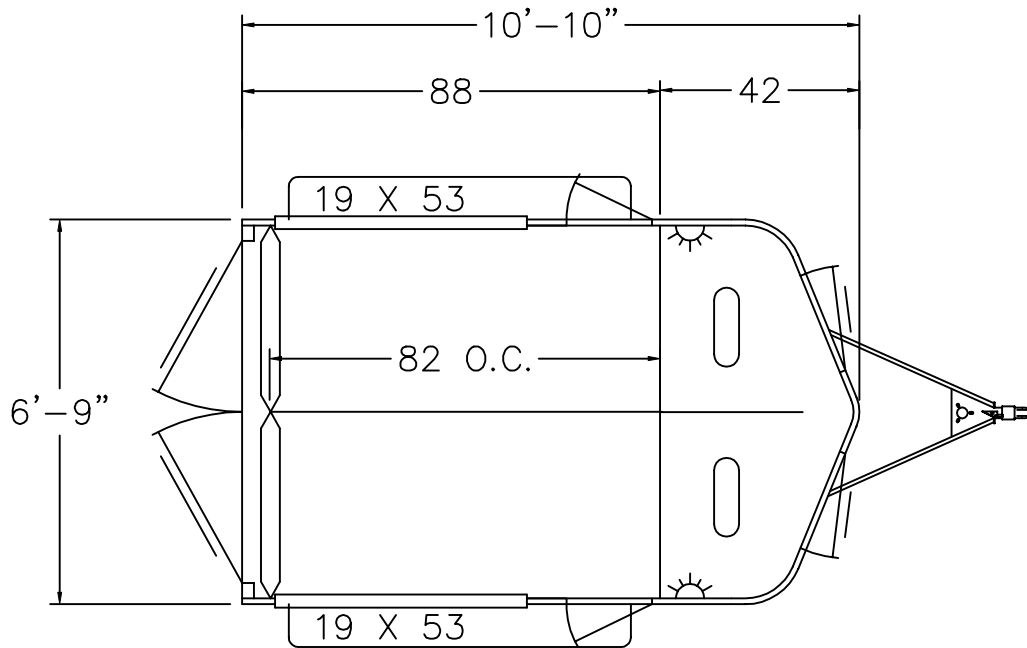

VALUELITE SPORT BUMPER PULL

ALL DIMENSIONS ARE APPROXIMATE