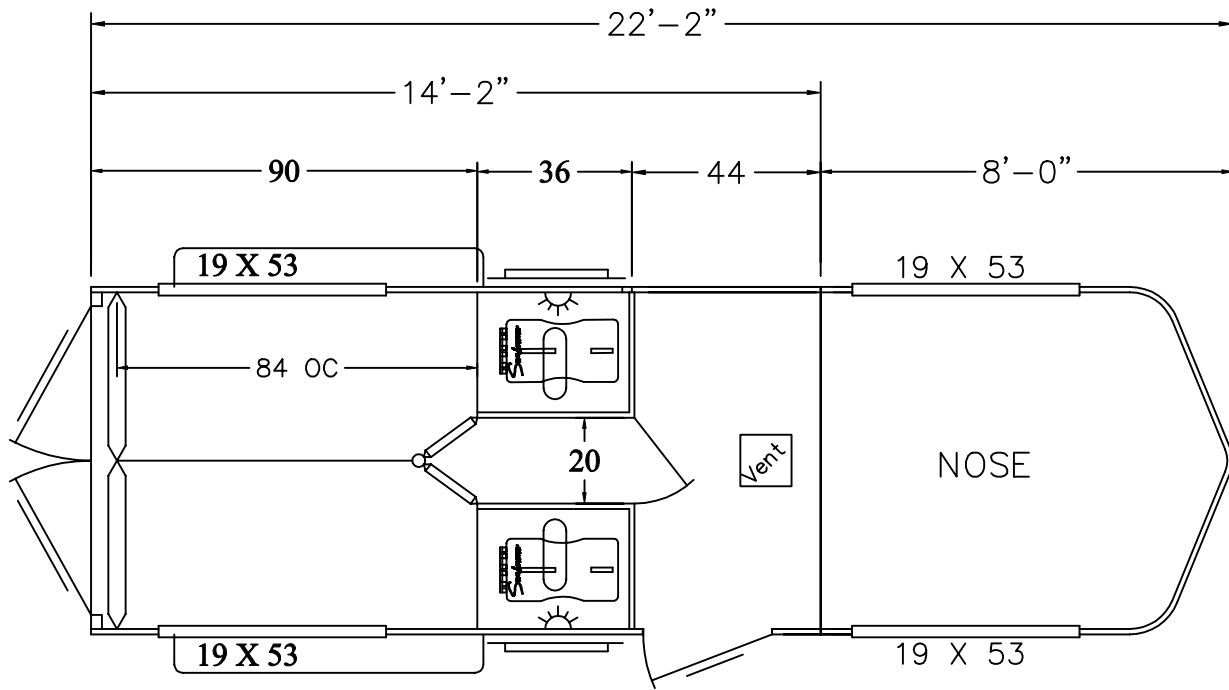

VALUELITE DIAMOND SPORT GOOSENECK

ALL DIMENSIONS ARE APPROXIMATE