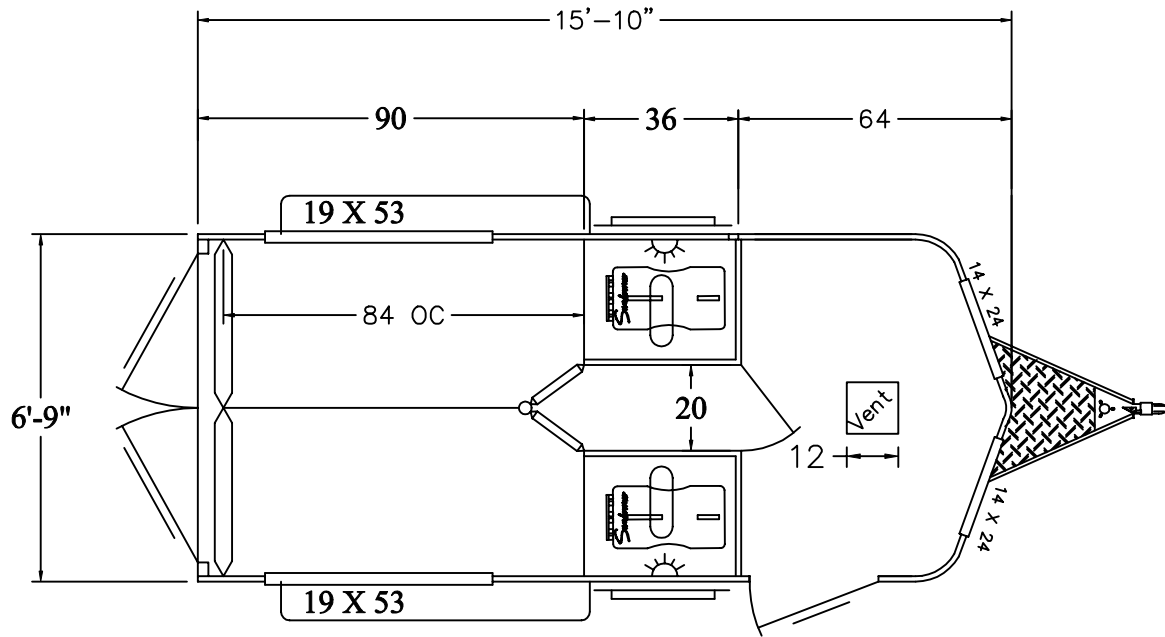

VALUELITE DIAMOND SPORT BUMPER PULL

ALL DIMENSIONS ARE APPROXIMATE